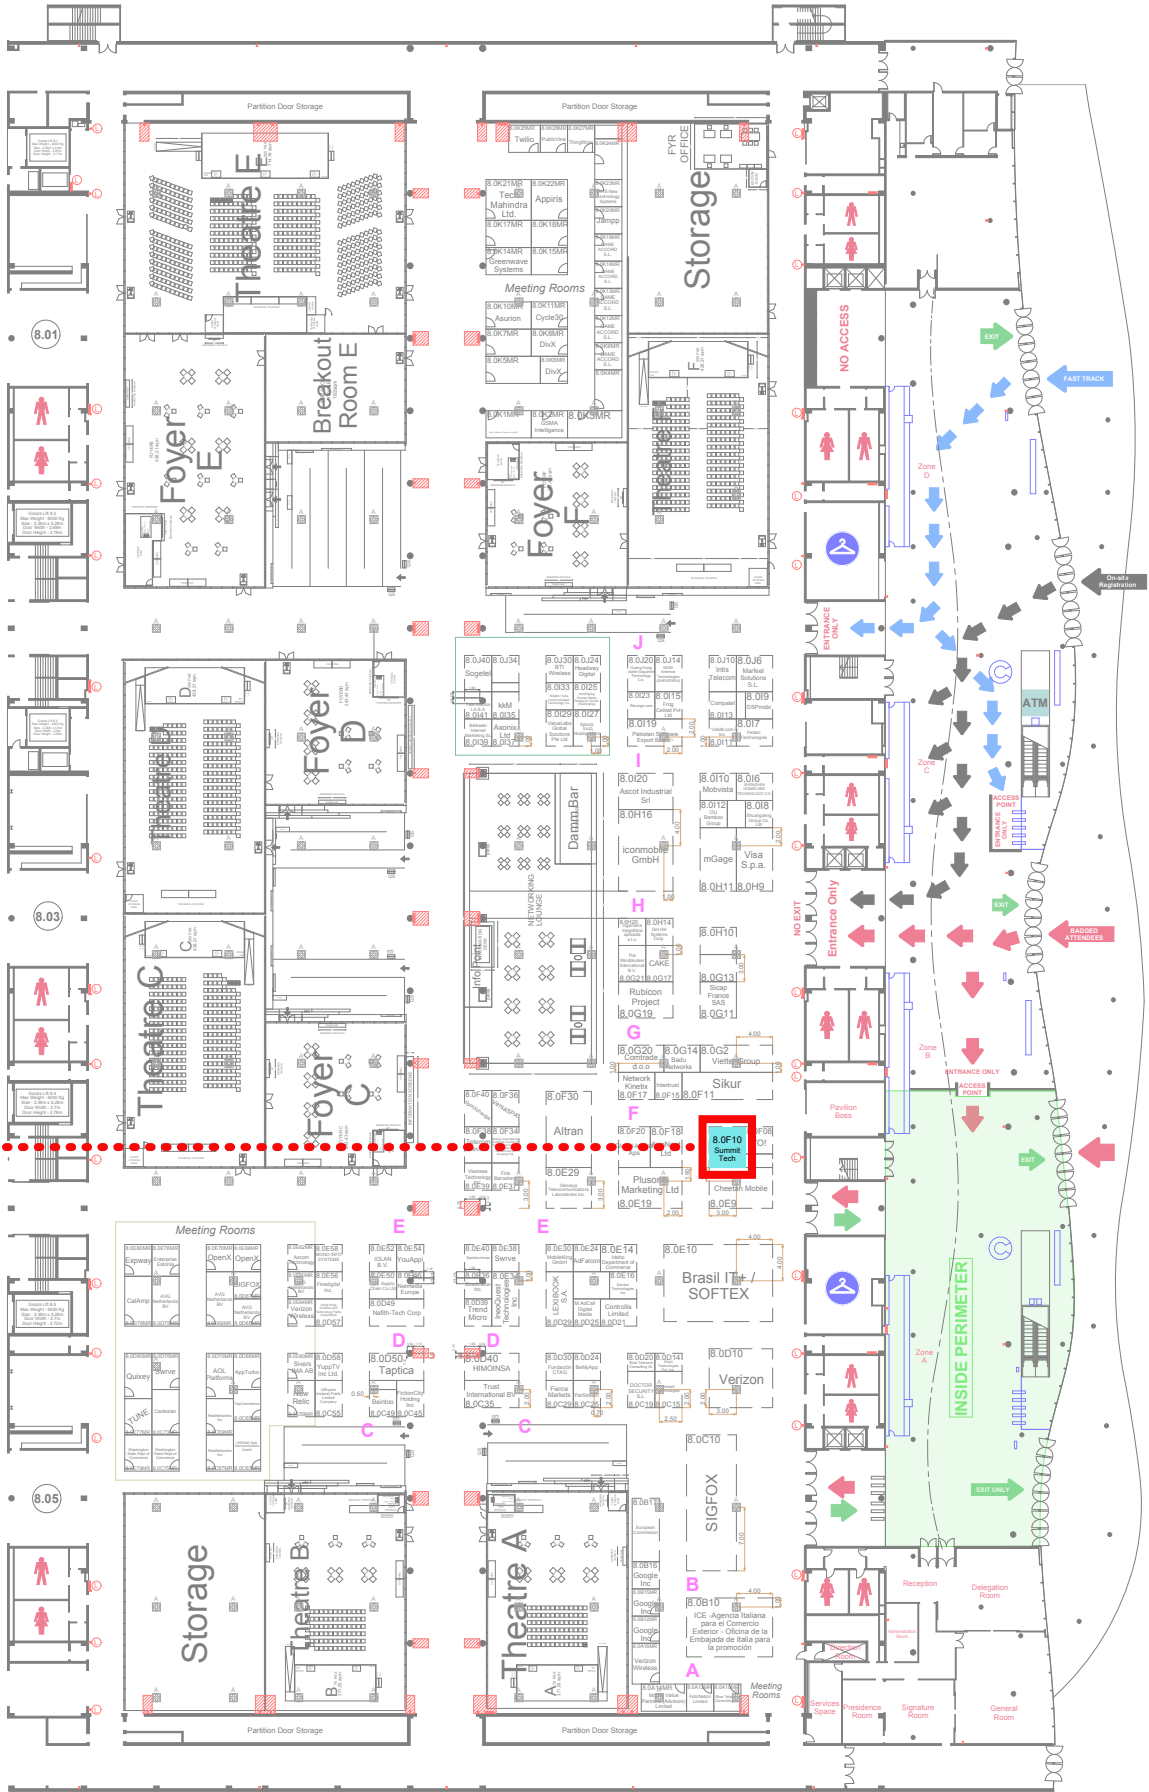

**SUMMIT
TECH
8.0F10**

NORTH ENTRANCE